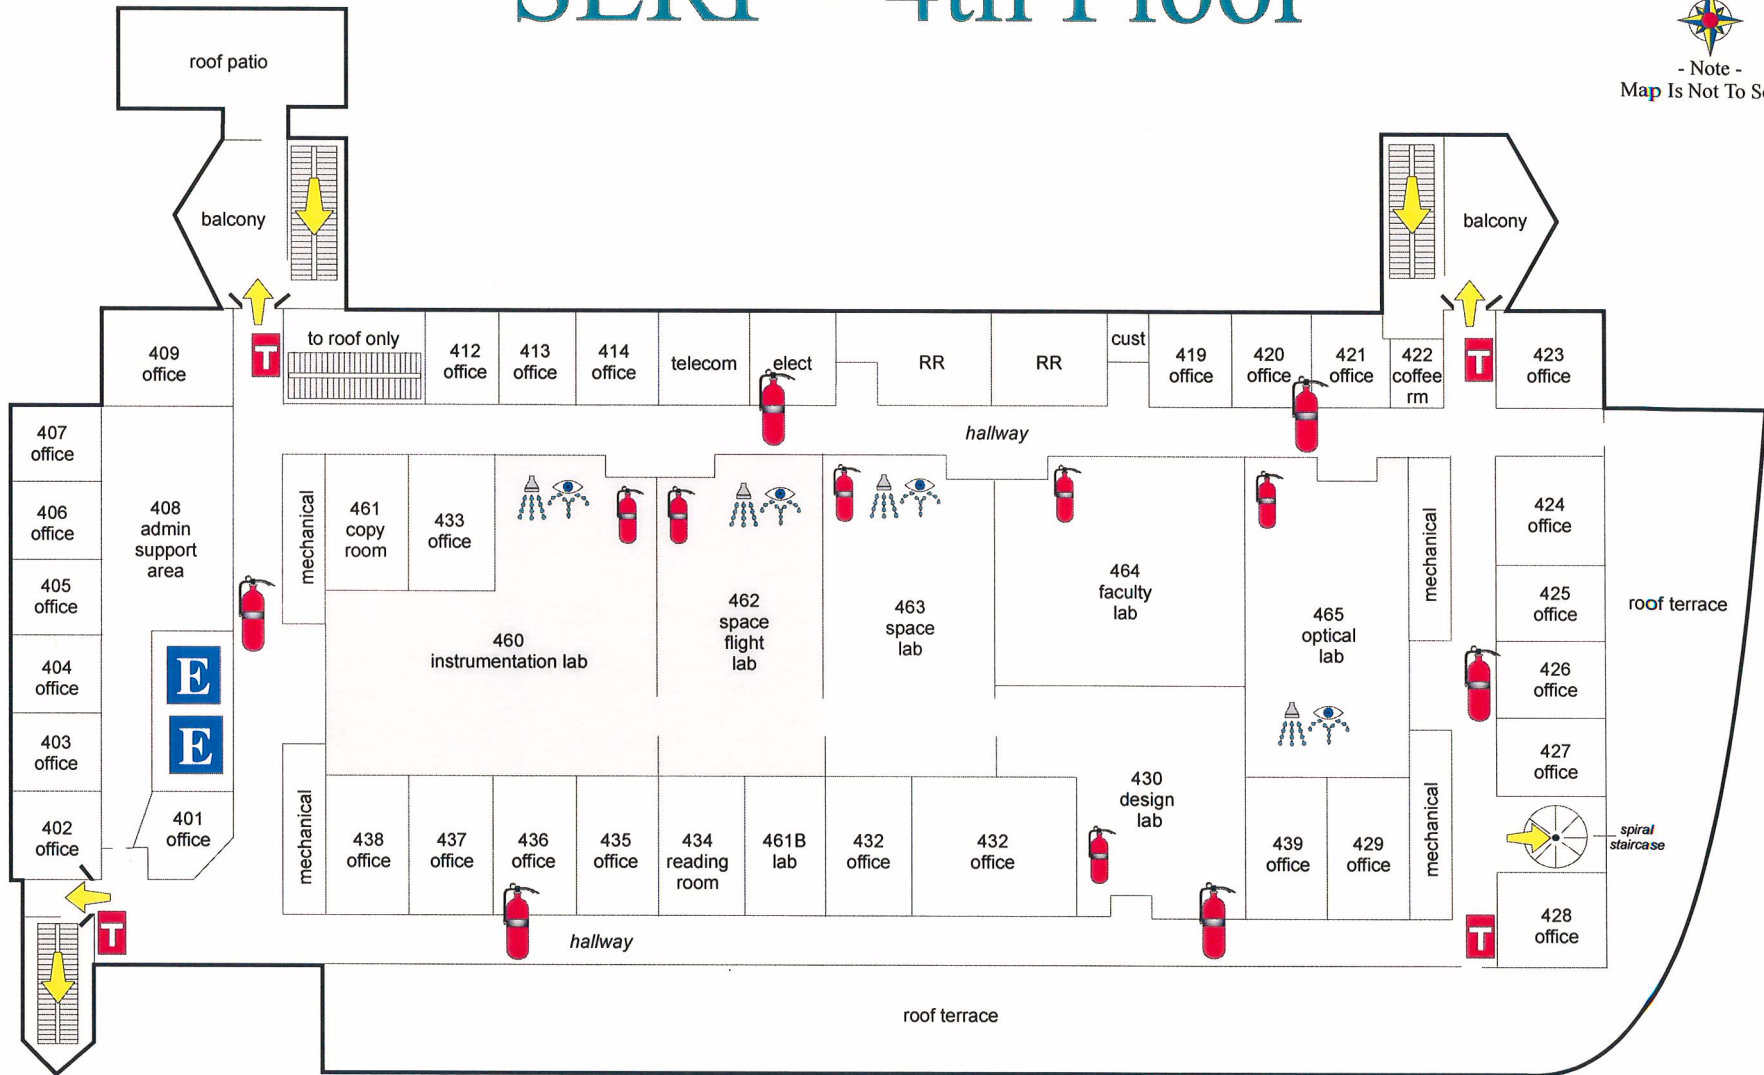

SERF - 4th Floor

Region 1

Additional copies of this map are available from EH&S 534-2092
University of California, San Diego 5/98

Emergency Response Resources